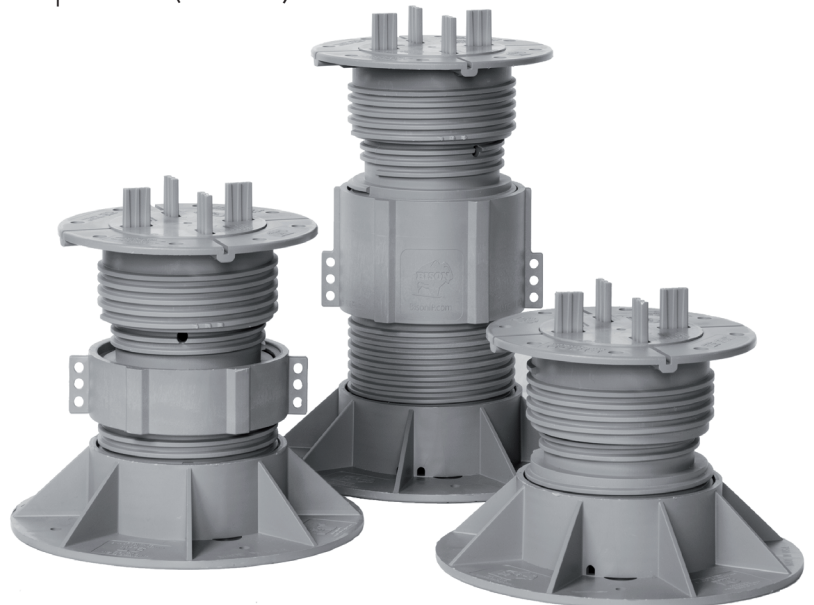

LEVEL.IT FR
Fire Retardant Adjustable Pedestals

SAFETY AND STABILITY

November 2020

LEVEL.IT FR ADJUSTABLE PEDESTALS

- Bison's self-extinguishing Level.It Fire Retardant (FR) Pedestals
- Screw-to-adjust Pedestals are easy to install and ensure perfectly level decks
- Meets Los Angeles Building Code Requirements (LARR #25754) with Stepstone Concrete Pavers
- Meets the following testing criteria:
 - UL 94: V-0 Rating (Self-Extinguishing)
 - ASTM D635: Meets IBC (CC1 Rating) and FBC (C-1 Rating) Code Classes
 - ASTM D1929: Self-Ignition exceeds requirement ($\geq 650^{\circ}\text{F}$)
- Made in the U.S.A.

©2020 United Construction Products, Inc. All Rights Reserved.
Covered by one or more patents or pending patents.

Specifications

- Supports 750 lbs (340 kg) FoS:3 per Pedestal
- Select 1/8 or 3/16 inch (3.2 or 4.5 mm) tab size for Pedestals
- Level.It adjustable system height range is 2 to 12 inches (51 to 305 mm)
- Accessories available for heights from 1/8 to 2 inches (3.2 to 51 mm)
- Pedestals made of 20% Talc Filled FR Polypropylene Homopolymer (Bison #B-PP-FR)
- Impervious to water, mold, and freeze/thaw cycles
- Made in the U.S.A.

PEDESTALS

	Model No.	Description	Height Range	Notes
	LC-18-FR LC-316-FR	Fire Retardant Adjustable Pedestal	2" to 4-3/4" (51 to 121 mm)	Select 1/8 or 3/16 inch (3.2 or 4.5 mm) tab size
	C1-FR	Fire Retardant Coupler	Adds up to 1-1/2" (38 mm)	--
	C4-FR	Fire Retardant Coupler	Adds up to 4" (102 mm)	--